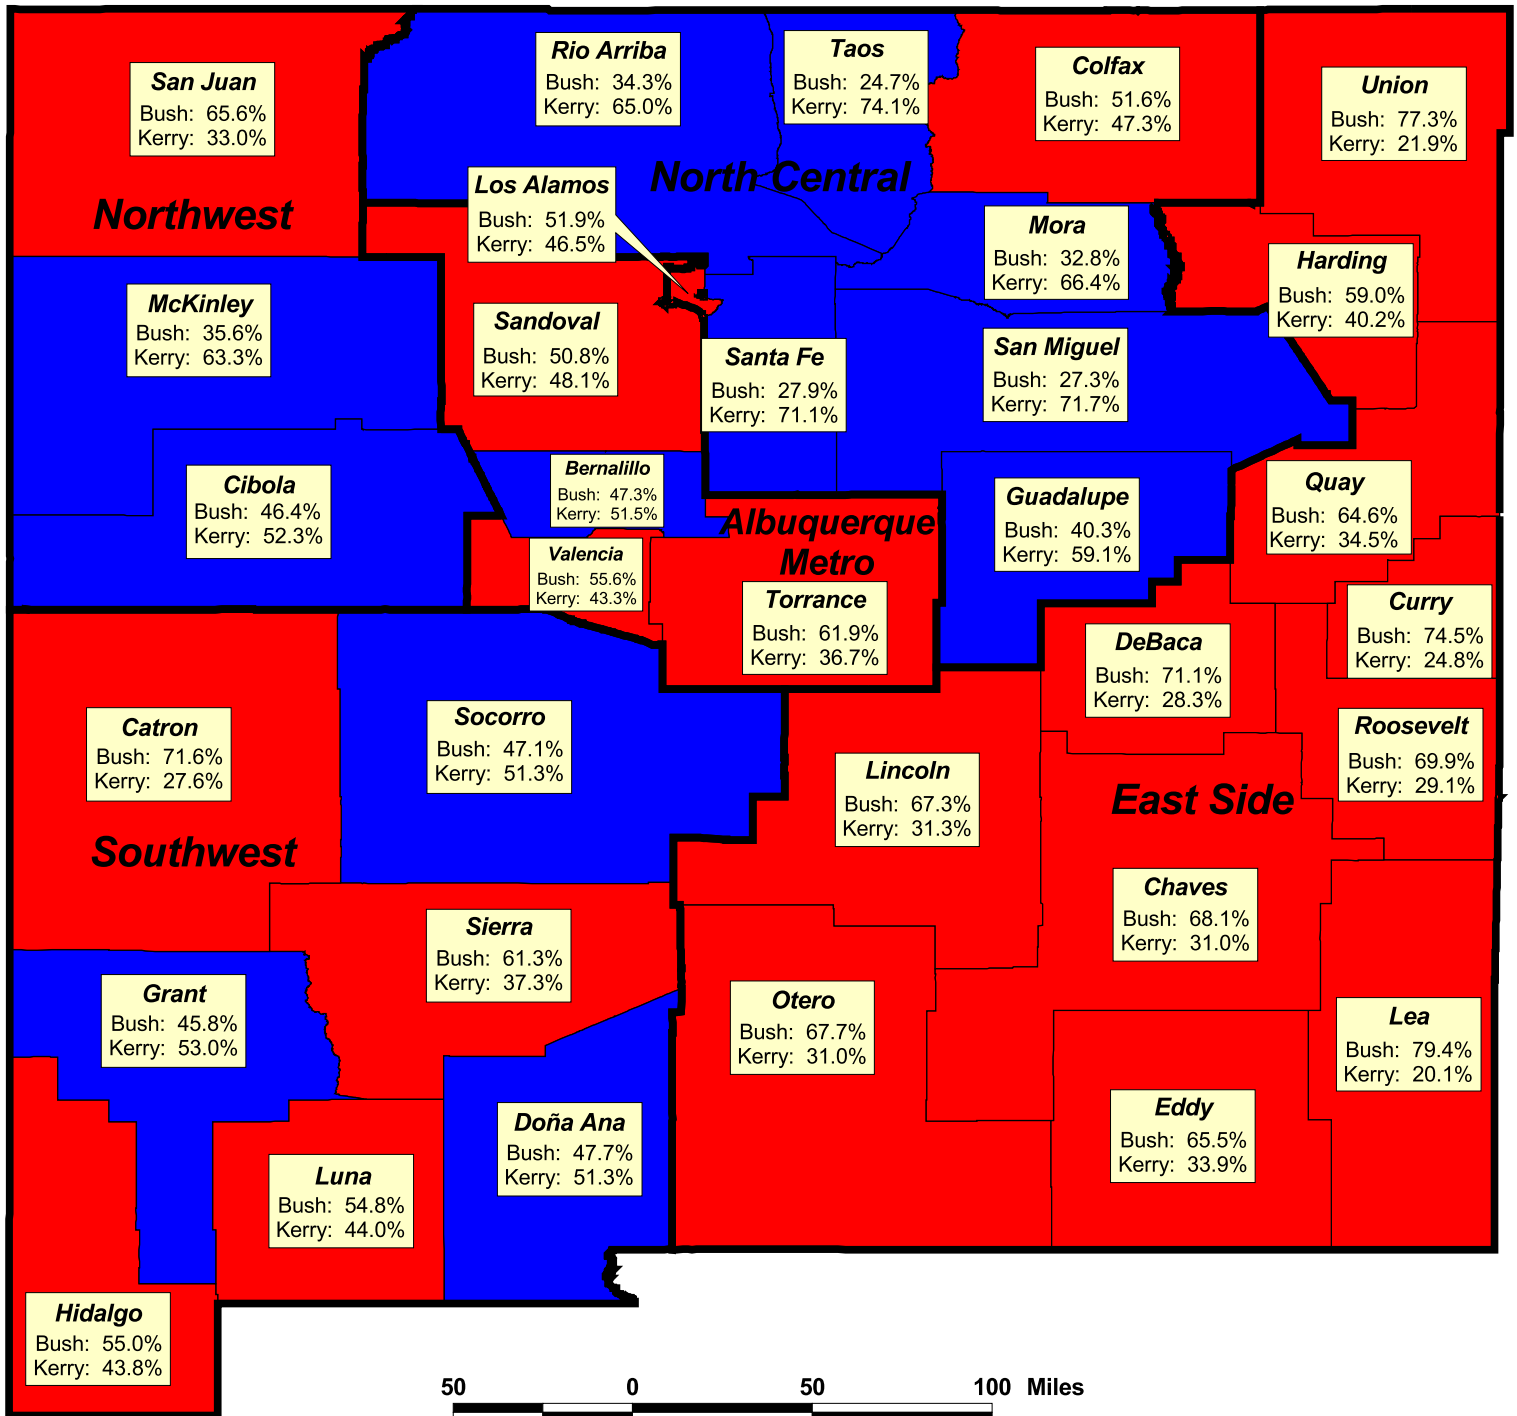

# 2004 Presidential Election Official Results by County New Mexico

## Legend

Research & Polling, Inc.